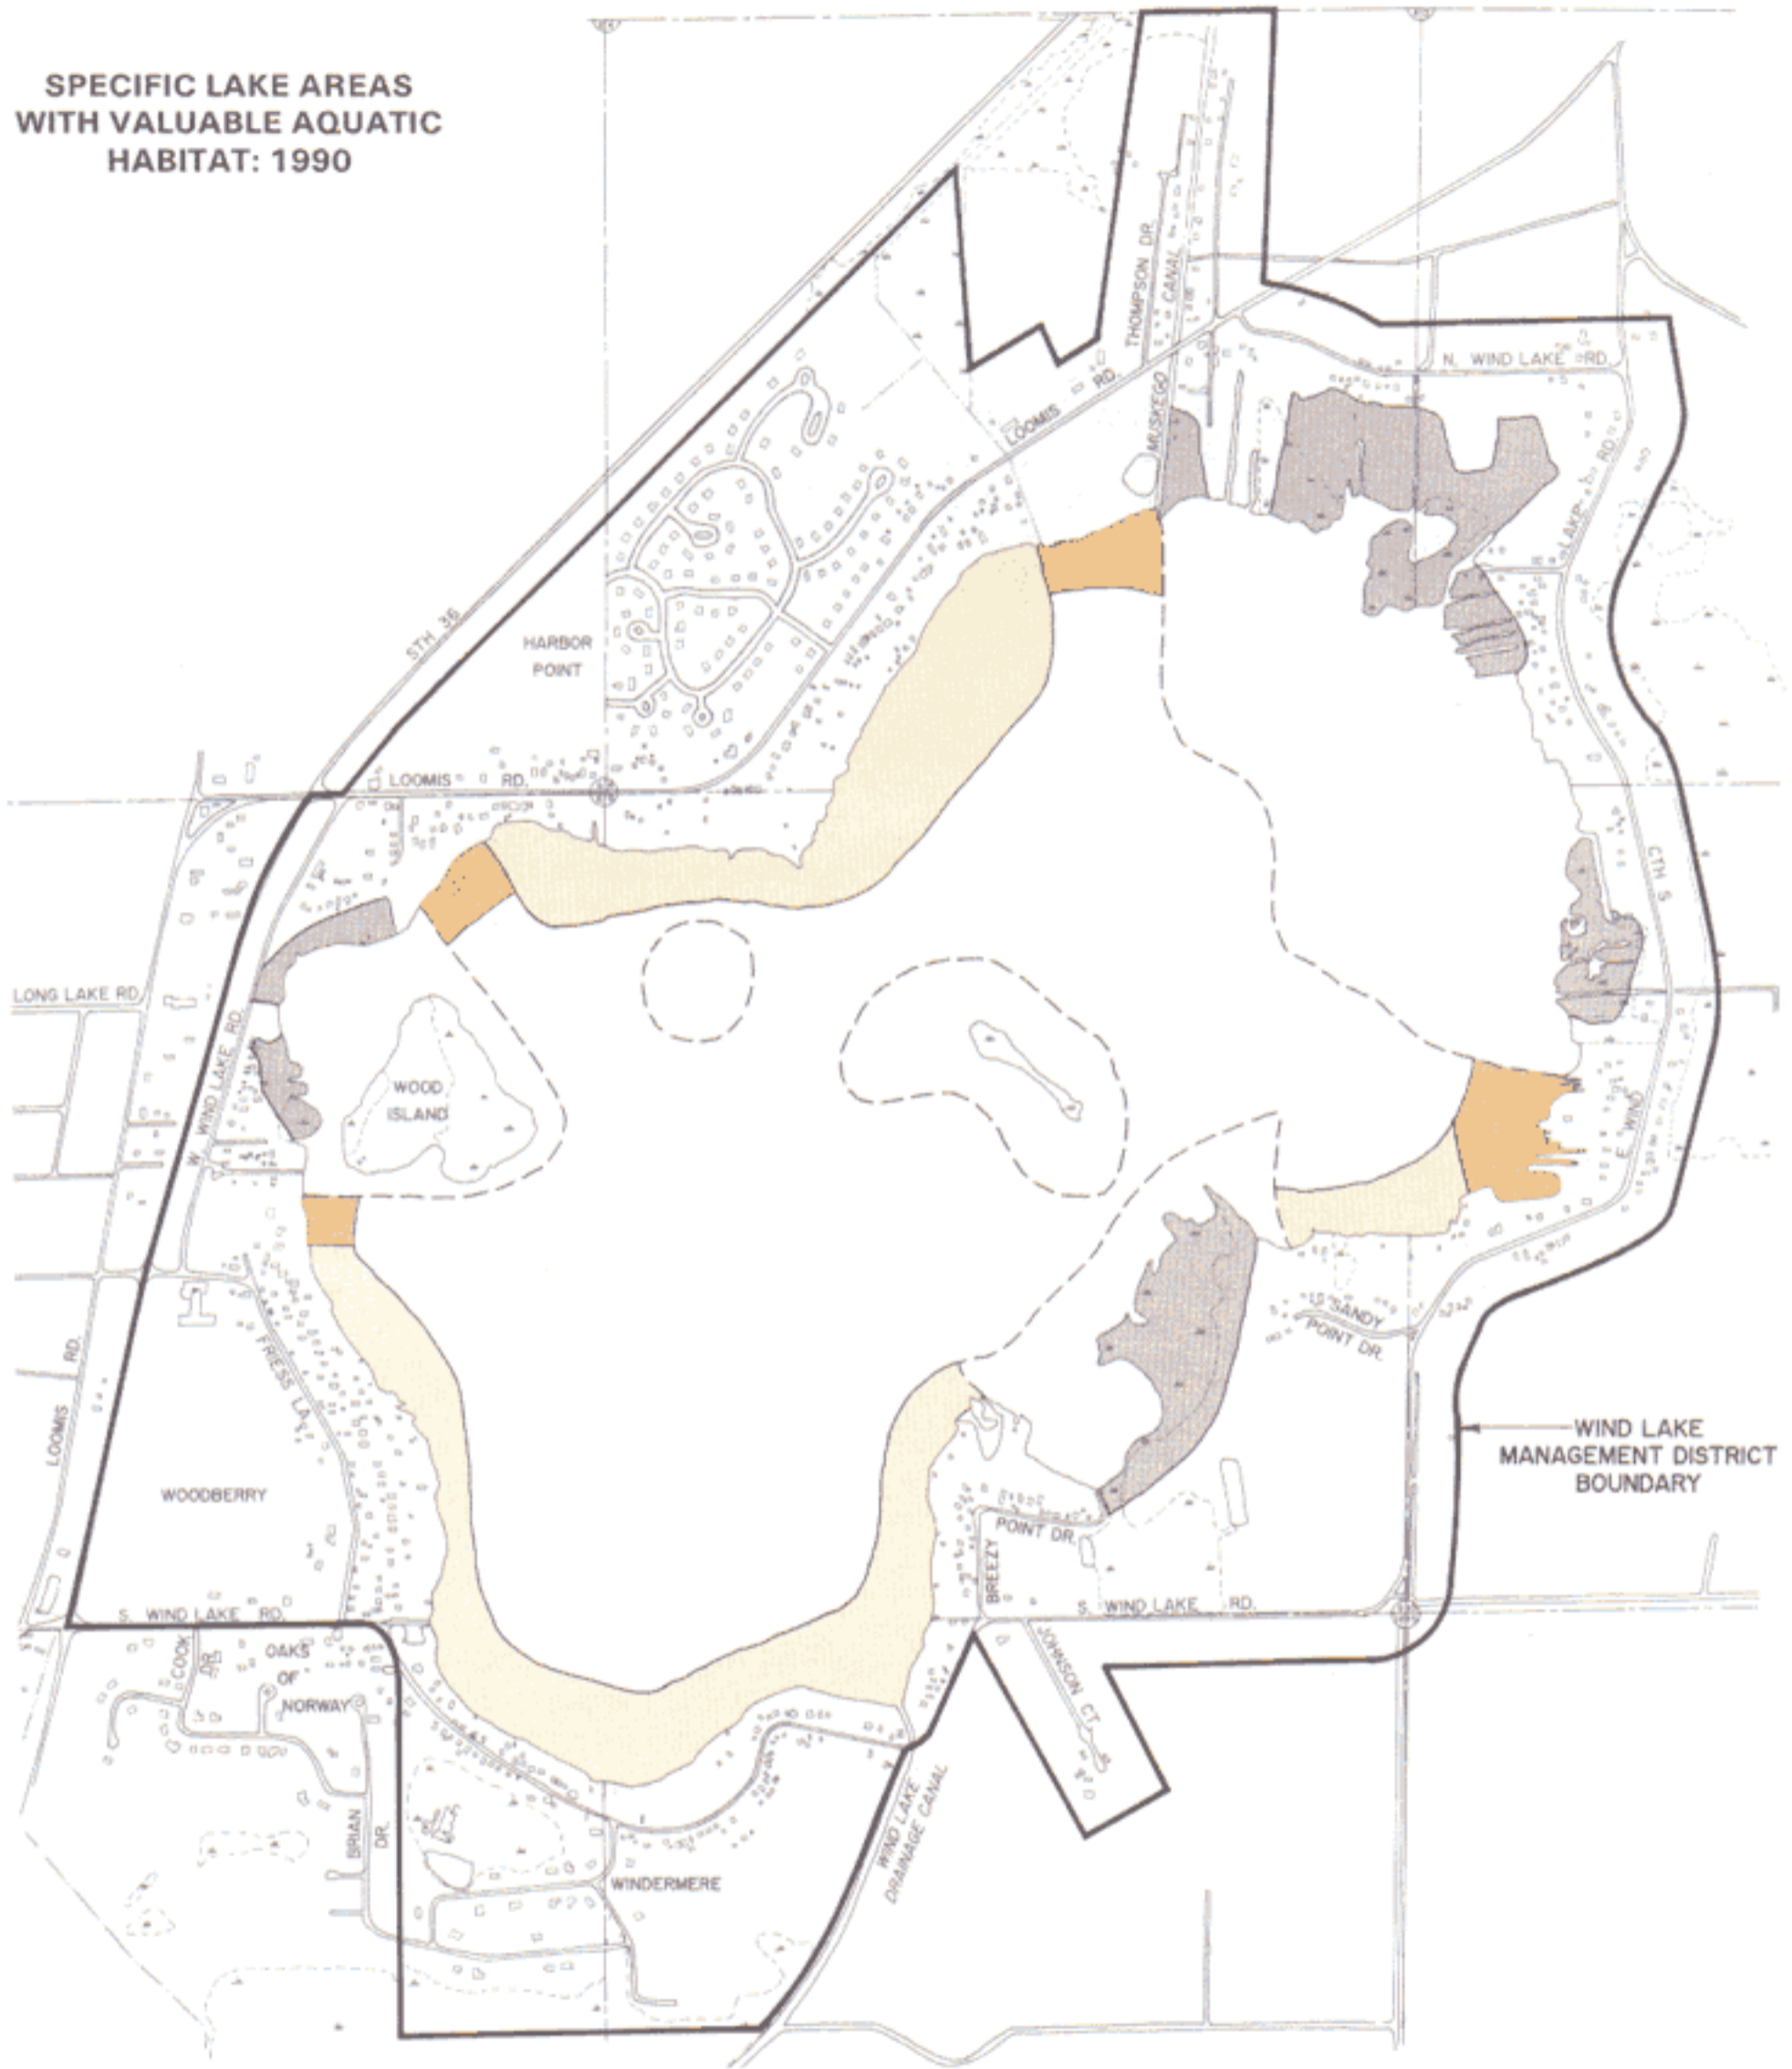

**SPECIFIC LAKE AREAS  
WITH VALUABLE AQUATIC  
HABITAT: 1990**

**LEGEND**

-  1989 WDNR DESIGNATED SENSITIVE AREAS
-  ADDITIONAL HIGH VALUE PLANT COMMUNITIES
-  SPARSE VEGETATION OR PLANT COMMUNITIES DOMINATED BY MILFOIL
-  WETLANDS

Source: Wisconsin Department of Natural Resources and SEWRPC.